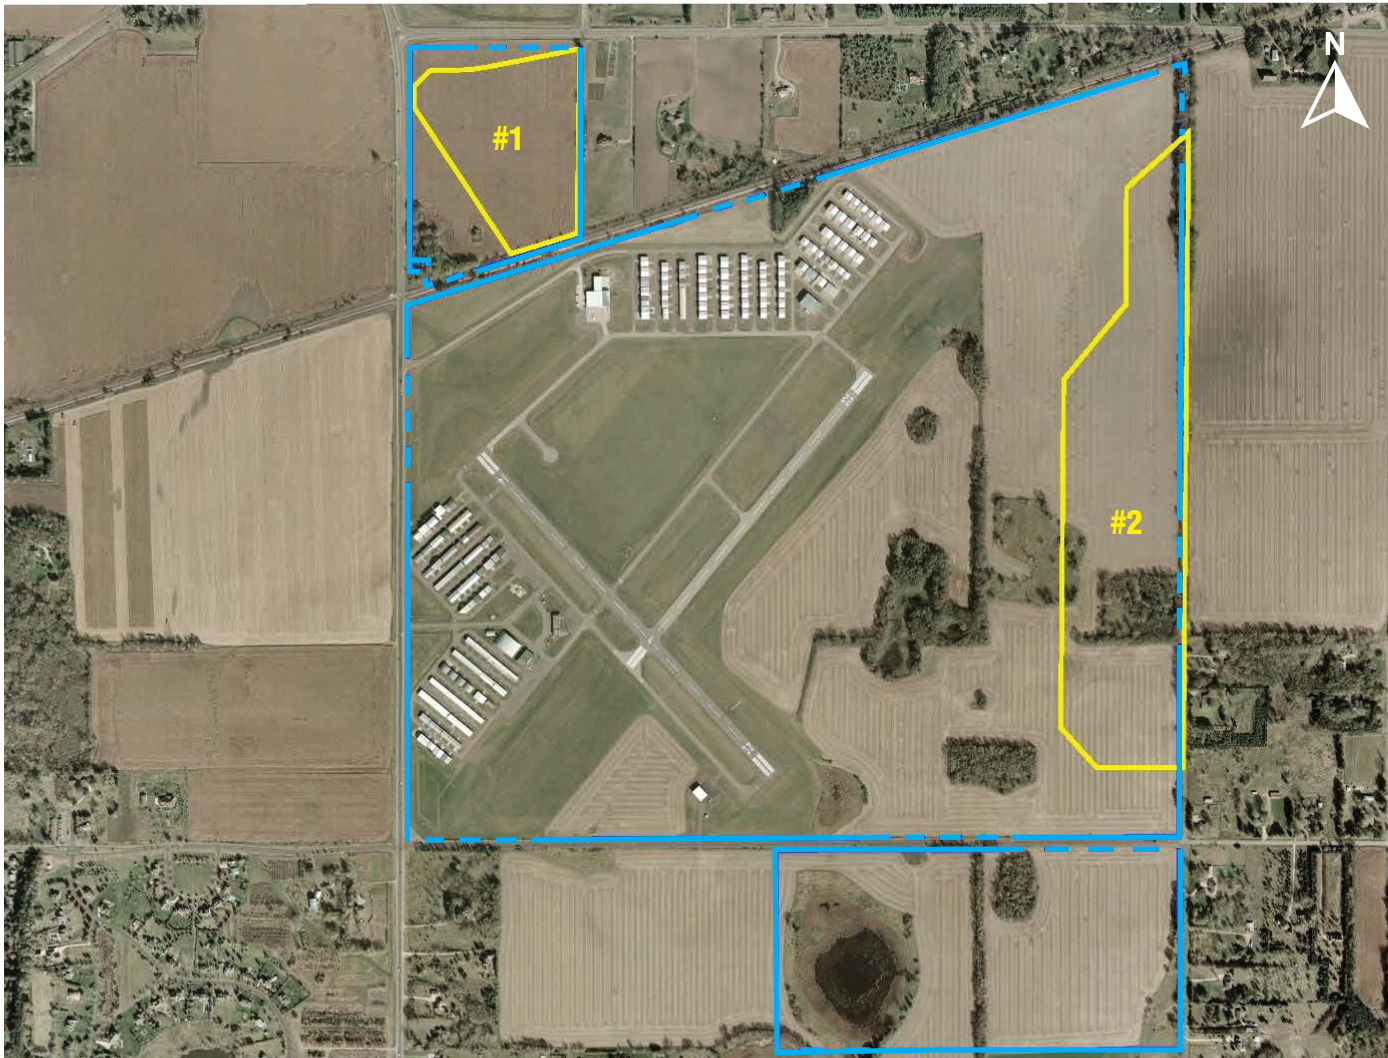

Potential Redevelopment Sites

LAKE ELMO AIRPORT

Site 1 23.1 acres

Site 2 51 acres

**Metropolitan Airports
Commission**

General Offices
6040 28th Avenue South
Minneapolis, MN 55450