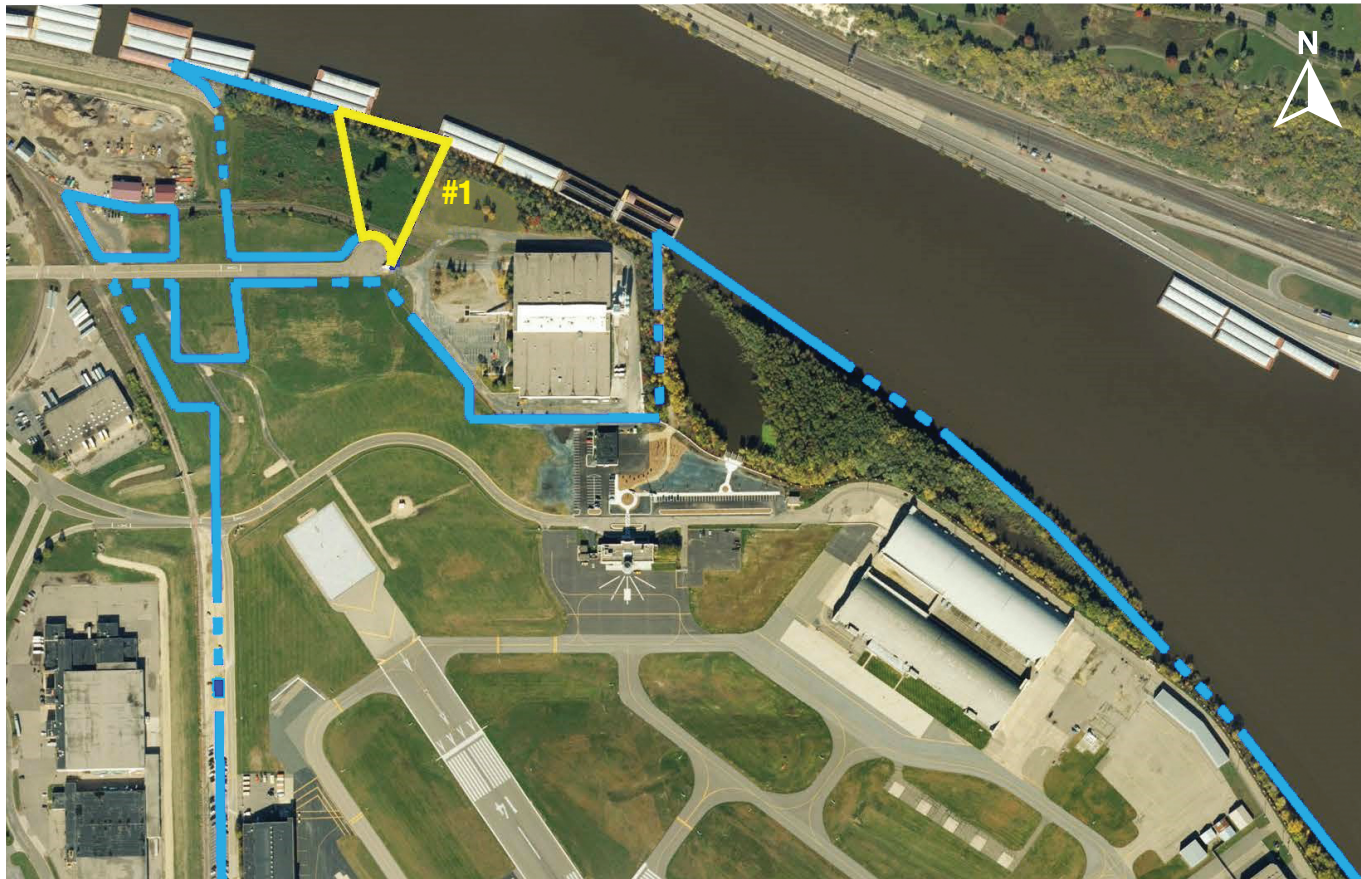

Potential Redevelopment Sites

ST. PAUL DOWNTOWN AIRPORT

Site 1 2 acres

**Metropolitan Airports
Commission**

General Offices
6040 28th Avenue South
Minneapolis, MN 55450