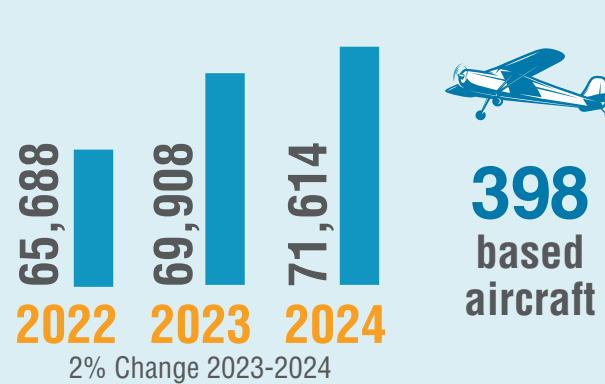

RELIEVER AIRPORTS 2024

AIRLAKE (LVN)

ANOKA CTY-BLAINE (ANE)

CRYSTAL (MIC)

TOTAL FOR ALL OPERATIONS

342,512
2022

370,509
2023

372,609
2024