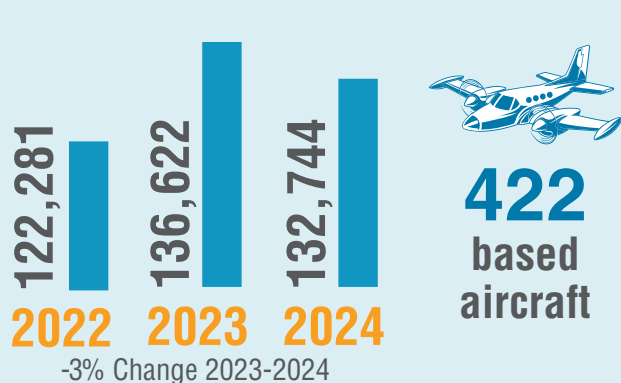

FLYING CLOUD (FCM)