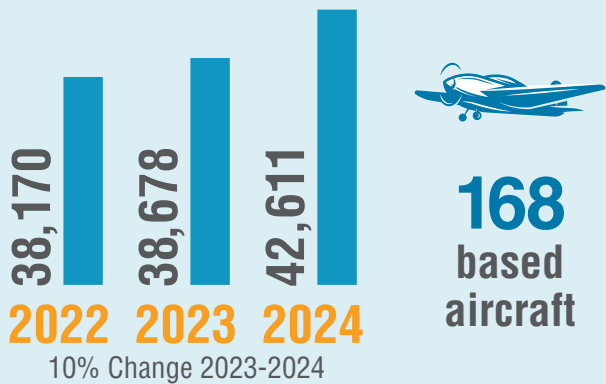

RELIEVER AIRPORTS 2024

AIRLAKE (LVN)

ANOKA CTY-BLAINE (ANE)

CRYSTAL (MIC)

TOTAL FOR ALL OPERATIONS

342,512
2022

370,509
2023

372,609
2024