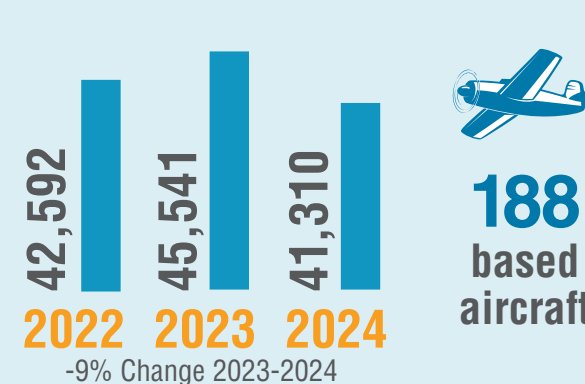

RELIEVER AIRPORTS 2024

AIRLAKE (LVN)

ANOKA CTY-BLAINE (ANE)

CRYSTAL (MIC)

TOTAL FOR ALL OPERATIONS

342,512
2022

370,509
2023

372,609
2024