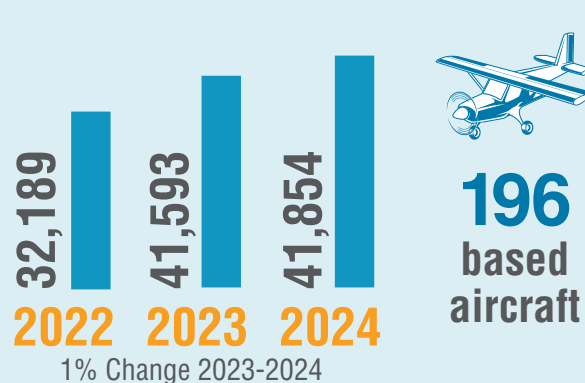

% change
2023-2024
1%

TOTAL BASED AIRCRAFT

1,469

FLYING CLOUD (FCM)

LAKE ELMO (21D)

ST. PAUL DOWNTOWN (STP)